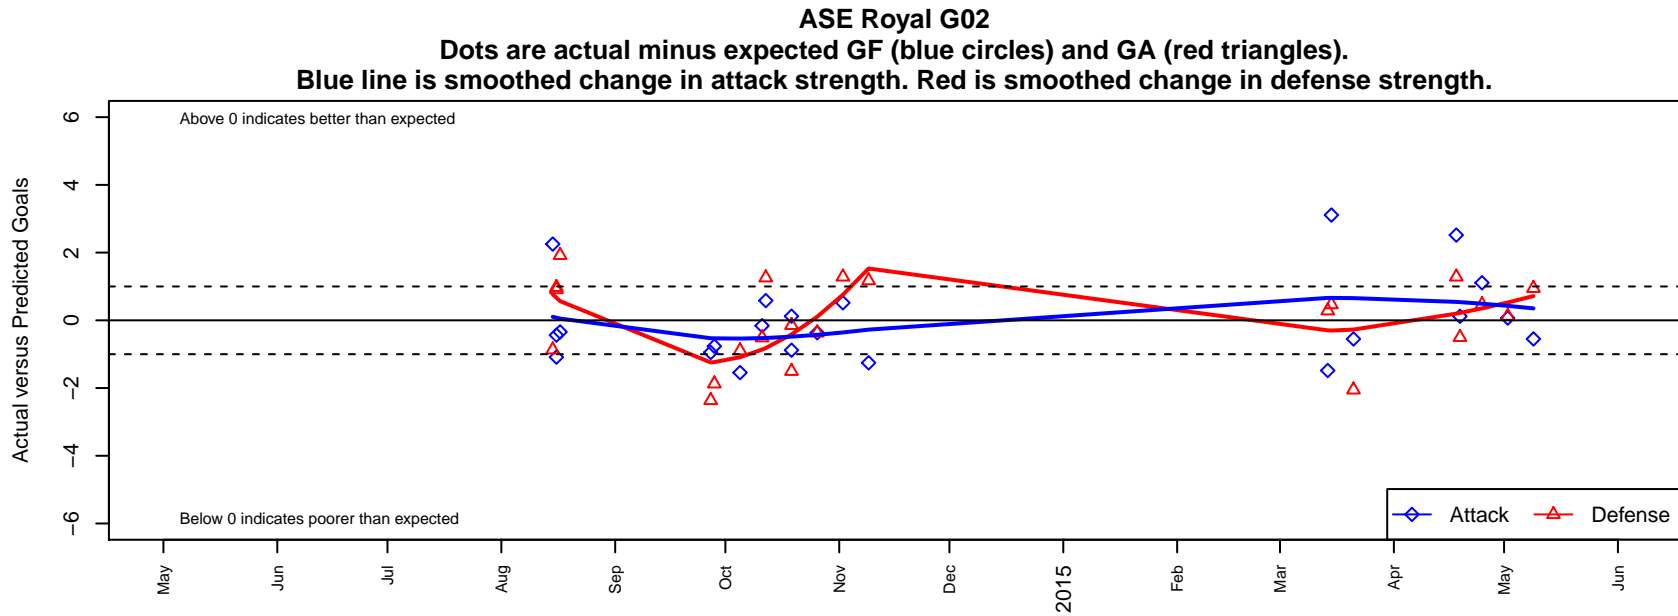

**attack and defense variance (black dot)
relative to other teams
and top 10 in region**

**attack and defense rating
relative to others at age
and all opponents in last 13 months**

Performance relative to 13 month average